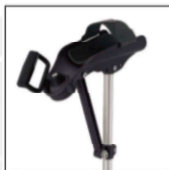

Fixi and Fox YANO

Wheeled Forearm Walker for Children

Fixi and FoxYano:

- Comes standard with 3 handle options to accommodate all grip types
- Dual action brake
- Foldable Design
- Airless Tires
- Powder coated aluminium frame
- Approved up to 100 kg/220 lbs SWL

ref.no.186.99...

Accessories:

- One handed brake (specify required hand)
- ref.no.280.99.70

Standard-handle

Ellipse-handle

Spade-handle

Type:	Fixi YANO	FoxYANO
Depth:	26.57"	26.57"
Width:	23.03"	23.03"
Height of forearm support:	35.62"-39.17"	38.97"-42. 71"
Adjustments in height:	5x	5x
Max. body weight:	100 kg/220 lbs	100 kg/220 lbs
Ref.no:	186.99.10	186.99.20